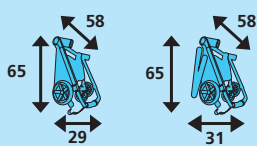

INSTRUCTIONS

www.janeworld.com

4,1KG

8,3KG

90 / 104

83/98

58

65

100°

155°

MAX 22 KG

MAX 4 KG

CROSSLIGHT + MICRO/SWEET

CROSSLIGHT + KOOS

CROSSLIGHT + MATRIX

CROSSLIGHT + NEST