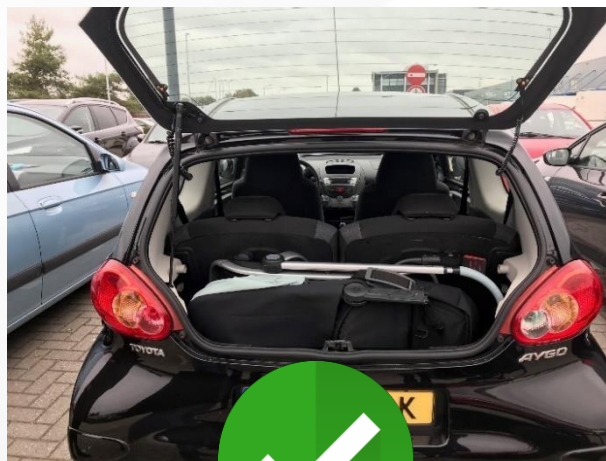

FIAT 500
BRING IT ON!

Quinny®

DOES IT FIT?
TOYOTA AYGO

TOYOTA

CARGO CAPACITY - 168 L

TOYOTA AYGO
BRING IT ON!

Quinny®

DOES IT FIT?
MINI