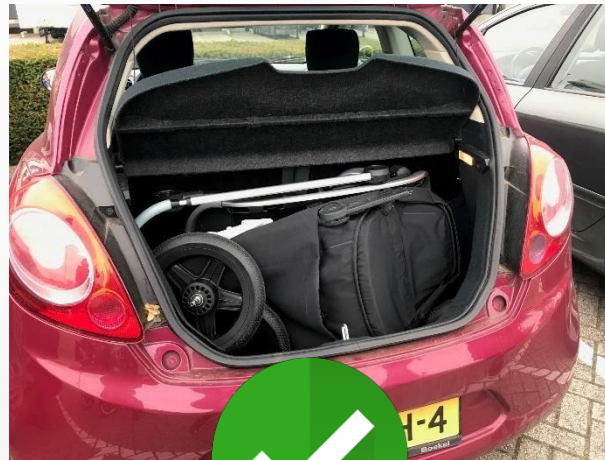

FORD KA
BRING IT ON!