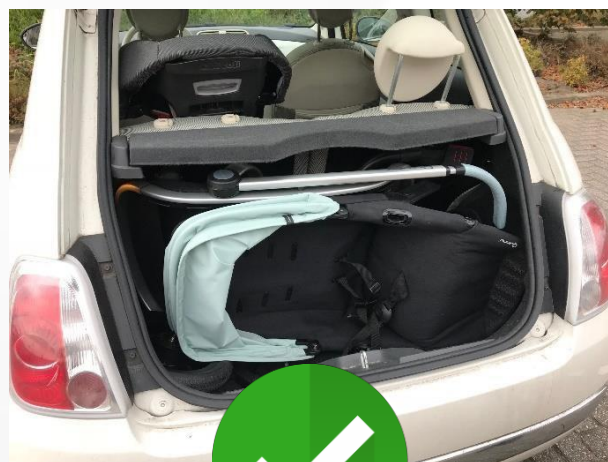

FORD KA
BRING IT ON!

Quinny®

DOES IT FIT?
CITROËN C1

CARGO CAPACITY - 196 L

CITROËN C1
BRING IT ON!

Quinny®

DOES IT FIT?
FIAT 500

CARGO CAPACITY - 185 L

FIAT 500
BRING IT ON!

Quinny®

DOES IT FIT?
TOYOTA AYGO

TOYOTA

CARGO CAPACITY - 168 L

TOYOTA AYGO
BRING IT ON!

Quinny®

DOES IT FIT?
MINI