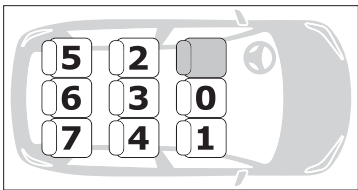

- L'immagine si riferisce ad un veicolo con guida a sinistra.

- Diagram refers to a left hand drive vehicle.

LEGENDA:

: Veicolo certificato i-Size

: Veicolo Elettrico / Ibrido

SB: Veicolo con vano portaoggetti sotto al pavimento
ATTENZIONE! NON INSTALLARE CON VANO PORTAOGGETTI SOTTO AL PAVIMENTO DELL'AUTO

LEGEND:

: i-Size certified vehicle

: Electric / Hybrid vehicle

SB: Vehicle with under-floor storage compartment
WARNING! DON'T INSTALL IF THERE IS AN UNDER-FLOOR STORAGE COMPARTMENT IN THE VEHICLE

AUTOVEETTURA CAR MODEL	SEDILE IDONEO APPROVED SEAT	NOTE
E Class Cabriolet (2017 >)	2-4	
E Class Coupe (2017 >)	2-4	
GLA (2013 - 2017)	2-4	
GL Class (2006 - 2012)	2-4-5-7	
GL Class (2012 - 2016)	2-4	
GLC (2016 >)	2-4	
GLE (2015 >)	2-4	
M/ML Class (2005 - 2012)	2-4	
M/ML Class (2012 >)	2-4	
R Class (2006 - 2012)	2-4	
S Class (2006 - 2013)	2-4	
S Class (2015 >)	2-4	
V Class (2015 >)	2-3-4-5-6-7	
MG Rover		
GS (2016 >)	2-4	
MG3 (2013 - 2015)	2-4	
MG3 (2016 >)	2-4	
Mini		
Mini (Cooper) Hatch (2014 >)	1-2-4	
Mini Clubman (2016 >)	2-4	
Mini Countryman (2010 - 2014)	2-4	
Mini Paceman (2013 >)	2-4	
Mini 5dr (2015 >)	1-2-4	
Mitsubishi		
ASX (2010 >)	2-4	
Lancer (2008 - 2015)	2-4	
Lancer Sportback (2008 - 2011)	2-4	
Lancer Ralliart (2009 - 2011)	2-4	
Mirage (2014 >)	2-4	
Outlander (2007 - 2013)	2-4	
Outlander (2013 >)	2-4	
Outlander PHEV (2015 >)	2-4	-
Shogun (2007 >)	2-4	

AUTOVEETTURA CAR MODEL	SEDILE IDONEO APPROVED SEAT	NOTE
Nissan		
Juke (2010 >)	2-4	
Leaf (2011 >)	2-4	
Micra (2017 >)	2-4	
Murano (2016 >)	2-4	
Navara (2015 >)	2-4	
Note (2014 >)	2-4	
Qashqai+2 (2008 - 2013)	2-4	
Qashqai (2007 - 2013)	2-4	
Qashqai (2013 >)	2-4	
Quest MPV (2012 >)	2-4	
Pulsar (2015 >)	2-4	
X-Trail (2008 - 2015)	2-4	
X-Trail (2015 >)	2-4	
Opel		
Adam (2013 >)	2-4	
Agila (2008 >)	2-4	
Ampera (2011 >)	2-4	
Antara (2007 - 2015)	2-4	
Astra (2004 - 2010)	2-4	
Astra 5dr (2009 - 2015)	2-4	
Astra Estate (2009 - 2015)	2-4	
Astra GT (2011 >)	2-4	
Astra (2015 >)	2-4	
Corsa D (2007 >)	2-4	
Corsa 3dr Hatchback (2006 - 2015)	2-4	
Corsa 5dr Hatchback (2006 - 2015)	2-4	
Corsa 5dr (2015 >)	2-4	
Corsa VXR (2007 >)	2-4	
Insignia Hatchback (2009 - 2017)	2-4	
Insignia Saloon (2009 - 2017)	2-4	
Insignia Sports Tourer (2009 - 2017)	2-4	
Meriva (2010 >)	2-4	
Mokka (2013 >)	2-4