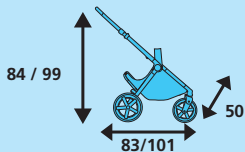

INSTRUCTIONS

www.janeworld.com

MAX 22 KG

MAX 4 KG

CROSSLIGHT + MICRO

CROSSLIGHT + KOOS

CROSSLIGHT + MATRIX

CROSSLIGHT + NEST