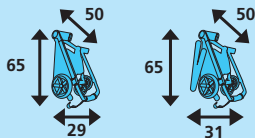

INSTRUCTIONS

www.janeworld.com

MAX 22 KG

MAX 4 KG

CROSSLIGHT + MICRO

CROSSLIGHT + KOOS

CROSSLIGHT + MATRIX

CROSSLIGHT + NEST